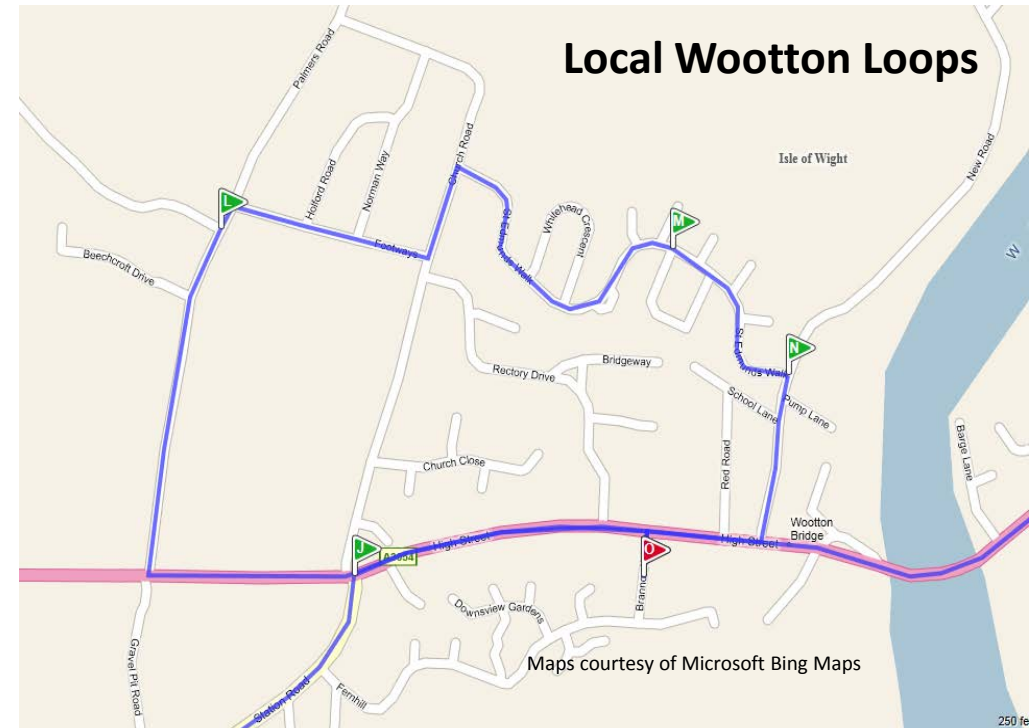

Mondays to Fridays except Public Holidays *						
Wootton Brannon Way	dep.	09:35	10:35	11:35	12:35	13:35
Wootton Footways	dep.	09:39	10:39	11:39	12:39	13:39
Wootton New Road	dep.	09:44	10:44	11:44	12:44	13:44
Wootton Bridge	dep.	09:45	10:45	11:45	12:45	13:45
Binstead Newnham Road	dep.	09:48	10:48	11:48	12:48	13:48
Havenstreet White Hart	dep.	09:53	10:53	11:53	12:53	13:53
Havenstreet Station	dep.	09:55	10:55	11:55	12:55	13:55
Wootton Cedars	dep.	10:04	11:04	12:04	13:04	14:04
Wootton Brannon Way	arr.	10:05	11:05	12:05	13:05	14:05
Wootton Brannon Way	dep.	10:10	11:10	12:10	13:10	14:10
Wootton New Road	dep.	10:11	11:11	12:11	13:11	14:11
Wootton Footways	dep.	10:16	11:16	12:16	13:16	14:16
Wootton Brannon Way	arr.	10:20	11:20	12:20	13:20	14:20

## *Safeguarding services*

HAVENSTREET  
& ASHEY PARISH  
COUNCIL  
ISLE OF WIGHT

Wootton Bridge  
PARISH COUNCIL

## IMPORTANT ROUTE INFORMATION

The Bus starts and finishes its hourly circuit from Brannon Way in Wootton Bridge, just off the High Street by the Community Centre. Please note that the bus makes a clockwise loop of the North Wootton estates, before heading out to Havenstreet via Kite Hill and Newnham Road. It returns to Wootton via Combley and Briddlesford directly to Brannon Way. The bus then makes an anti-clockwise circuit of the North Wootton Estates, returning to Brannon Way, before starting its next hourly circuit.

**Services call at every bus stop along the route!**

**Public Conveniences are available at Brannon Way, Wootton Bridge**

**Direct connections at Wootton to Southern Vectis services 9 and 4 to Newport, Ryde and East Cowes.**