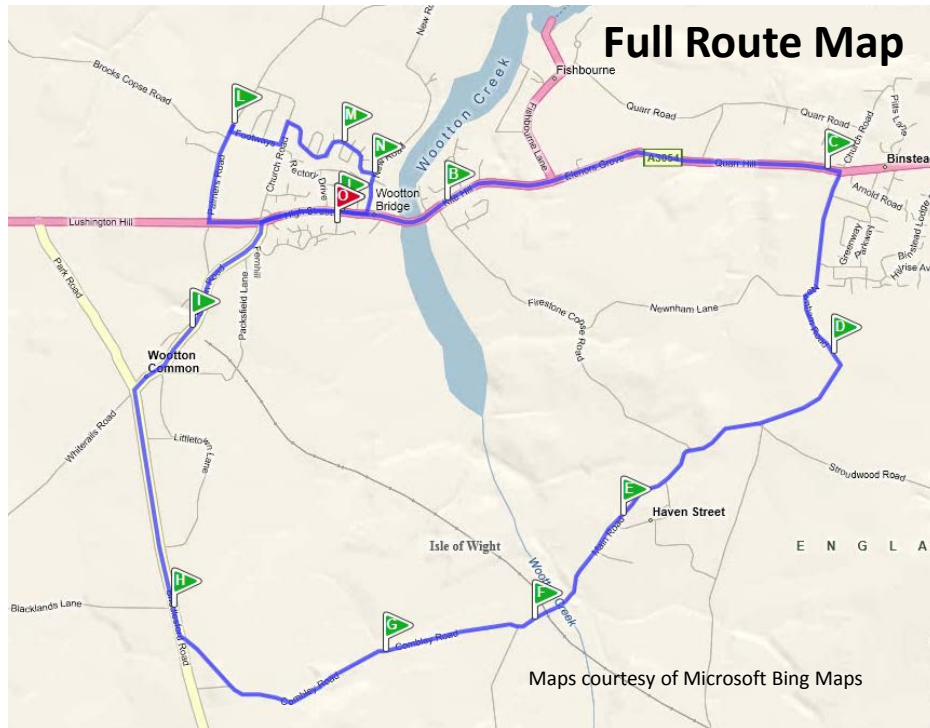

Mondays to Fridays except Public Holidays *						
Wootton Brannon Way	dep.	09:35	10:35	11:35	12:35	13:35
Wootton Footways	dep.	09:39	10:39	11:39	12:39	13:39
Wootton New Road	dep.	09:44	10:44	11:44	12:44	13:44
Wootton Bridge	dep.	09:45	10:45	11:45	12:45	13:45
Binstead Newnham Road	dep.	09:48	10:48	11:48	12:48	13:48
Havenstreet White Hart	dep.	09:53	10:53	11:53	12:53	13:53
Havenstreet Station	dep.	09:55	10:55	11:55	12:55	13:55
Wootton Cedars	dep.	10:04	11:04	12:04	13:04	14:04
Wootton Brannon Way	arr.	10:05	11:05	12:05	13:05	14:05
Wootton Brannon Way	dep.	10:10	11:10	12:10	13:10	14:10
Wootton New Road	dep.	10:11	11:11	12:11	13:11	14:11
Wootton Footways	dep.	10:16	11:16	12:16	13:16	14:16
Wootton Brannon Way	arr.	10:20	11:20	12:20	13:20	14:20

## *Safeguarding services*

HAVENSTREET  
& ASHEY PARISH  
COUNCIL  
ISLE OF WIGHT

Wootton Bridge  
PARISH COUNCIL

## IMPORTANT ROUTE INFORMATION

The Bus starts and finishes its hourly circuit from Brannon Way in Wootton Bridge, just off the High Street by the Community Centre. Please note that the bus makes a clockwise loop of the North Wootton estates, before heading out to Havenstreet via Kite Hill and Newnham Road. It returns to Wootton via Combley and Briddlesford directly to Brannon Way. The bus then makes an anti-clockwise circuit of the North Wootton Estates, returning to Brannon Way, before starting its next hourly circuit.

**Services call at every bus stop along the route!**

**Public Conveniences are available at Brannon Way, Wootton Bridge**

**Direct connections at Wootton to Southern Vectis services 9 and 4 to Newport, Ryde and East Cowes.**