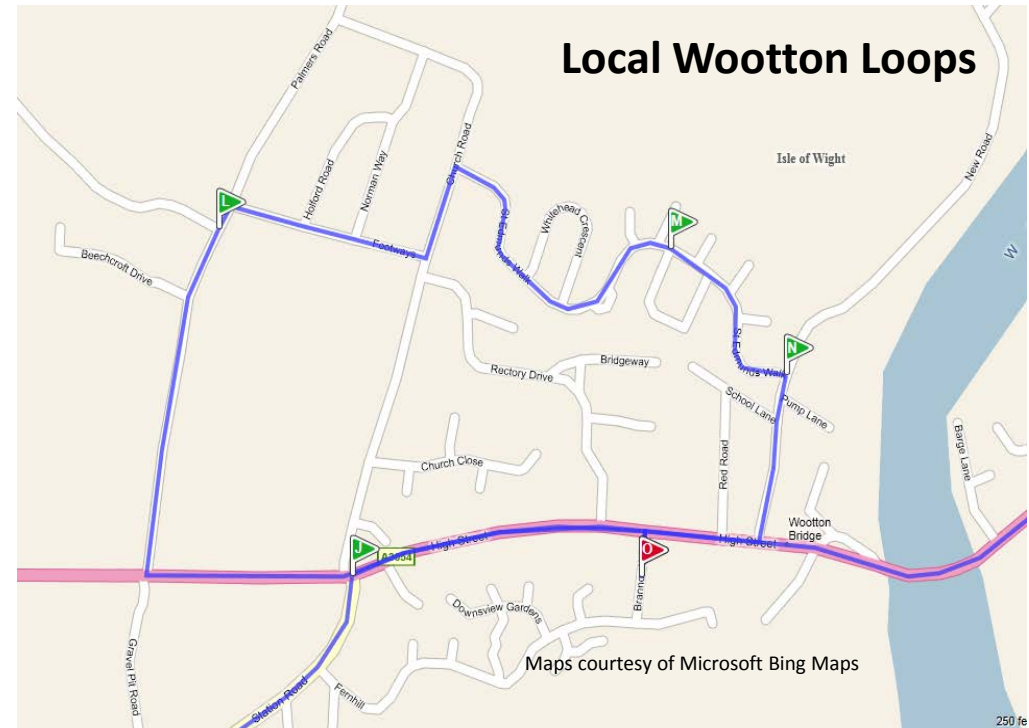

Mondays to Fridays except Public Holidays *						
Wootton Brannon Way	dep.	09:35	10:35	11:35	12:35	13:35
Wootton Footways	dep.	09:39	10:39	11:39	12:39	13:39
Wootton New Road	dep.	09:44	10:44	11:44	12:44	13:44
Wootton Bridge	dep.	09:45	10:45	11:45	12:45	13:45
Binstead Newnham Road	dep.	09:48	10:48	11:48	12:48	13:48
Havenstreet White Hart	dep.	09:53	10:53	11:53	12:53	13:53
Havenstreet Station	dep.	09:55	10:55	11:55	12:55	13:55
Wootton Cedars	dep.	10:04	11:04	12:04	13:04	14:04
Wootton Brannon Way	arr.	10:05	11:05	12:05	13:05	14:05
Wootton Brannon Way	dep.	10:10	11:10	12:10	13:10	14:10
Wootton New Road	dep.	10:11	11:11	12:11	13:11	14:11
Wootton Footways	dep.	10:16	11:16	12:16	13:16	14:16
Wootton Brannon Way	arr.	10:20	11:20	12:20	13:20	14:20

## *Safeguarding services*

HAVENSTREET  
& ASHEY PARISH  
COUNCIL  
ISLE OF WIGHT

Wootton Bridge  
PARISH COUNCIL

## IMPORTANT ROUTE INFORMATION

The Bus starts and finishes its hourly circuit from Brannon Way in Wootton Bridge, just off the High Street by the Community Centre. Please note that the bus makes a clockwise loop of the North Wootton estates, before heading out to Havenstreet via Kite Hill and Newnham Road. It returns to Wootton via Combley and Briddlesford directly to Brannon Way. The bus then makes an anti-clockwise circuit of the North Wootton Estates, returning to Brannon Way, before starting its next hourly circuit.

**Services call at every bus stop along the route!**

**Public Conveniences are available at Brannon Way, Wootton Bridge**

**Direct connections at Wootton to Southern Vectis services 9 and 4 to Newport, Ryde and East Cowes.**